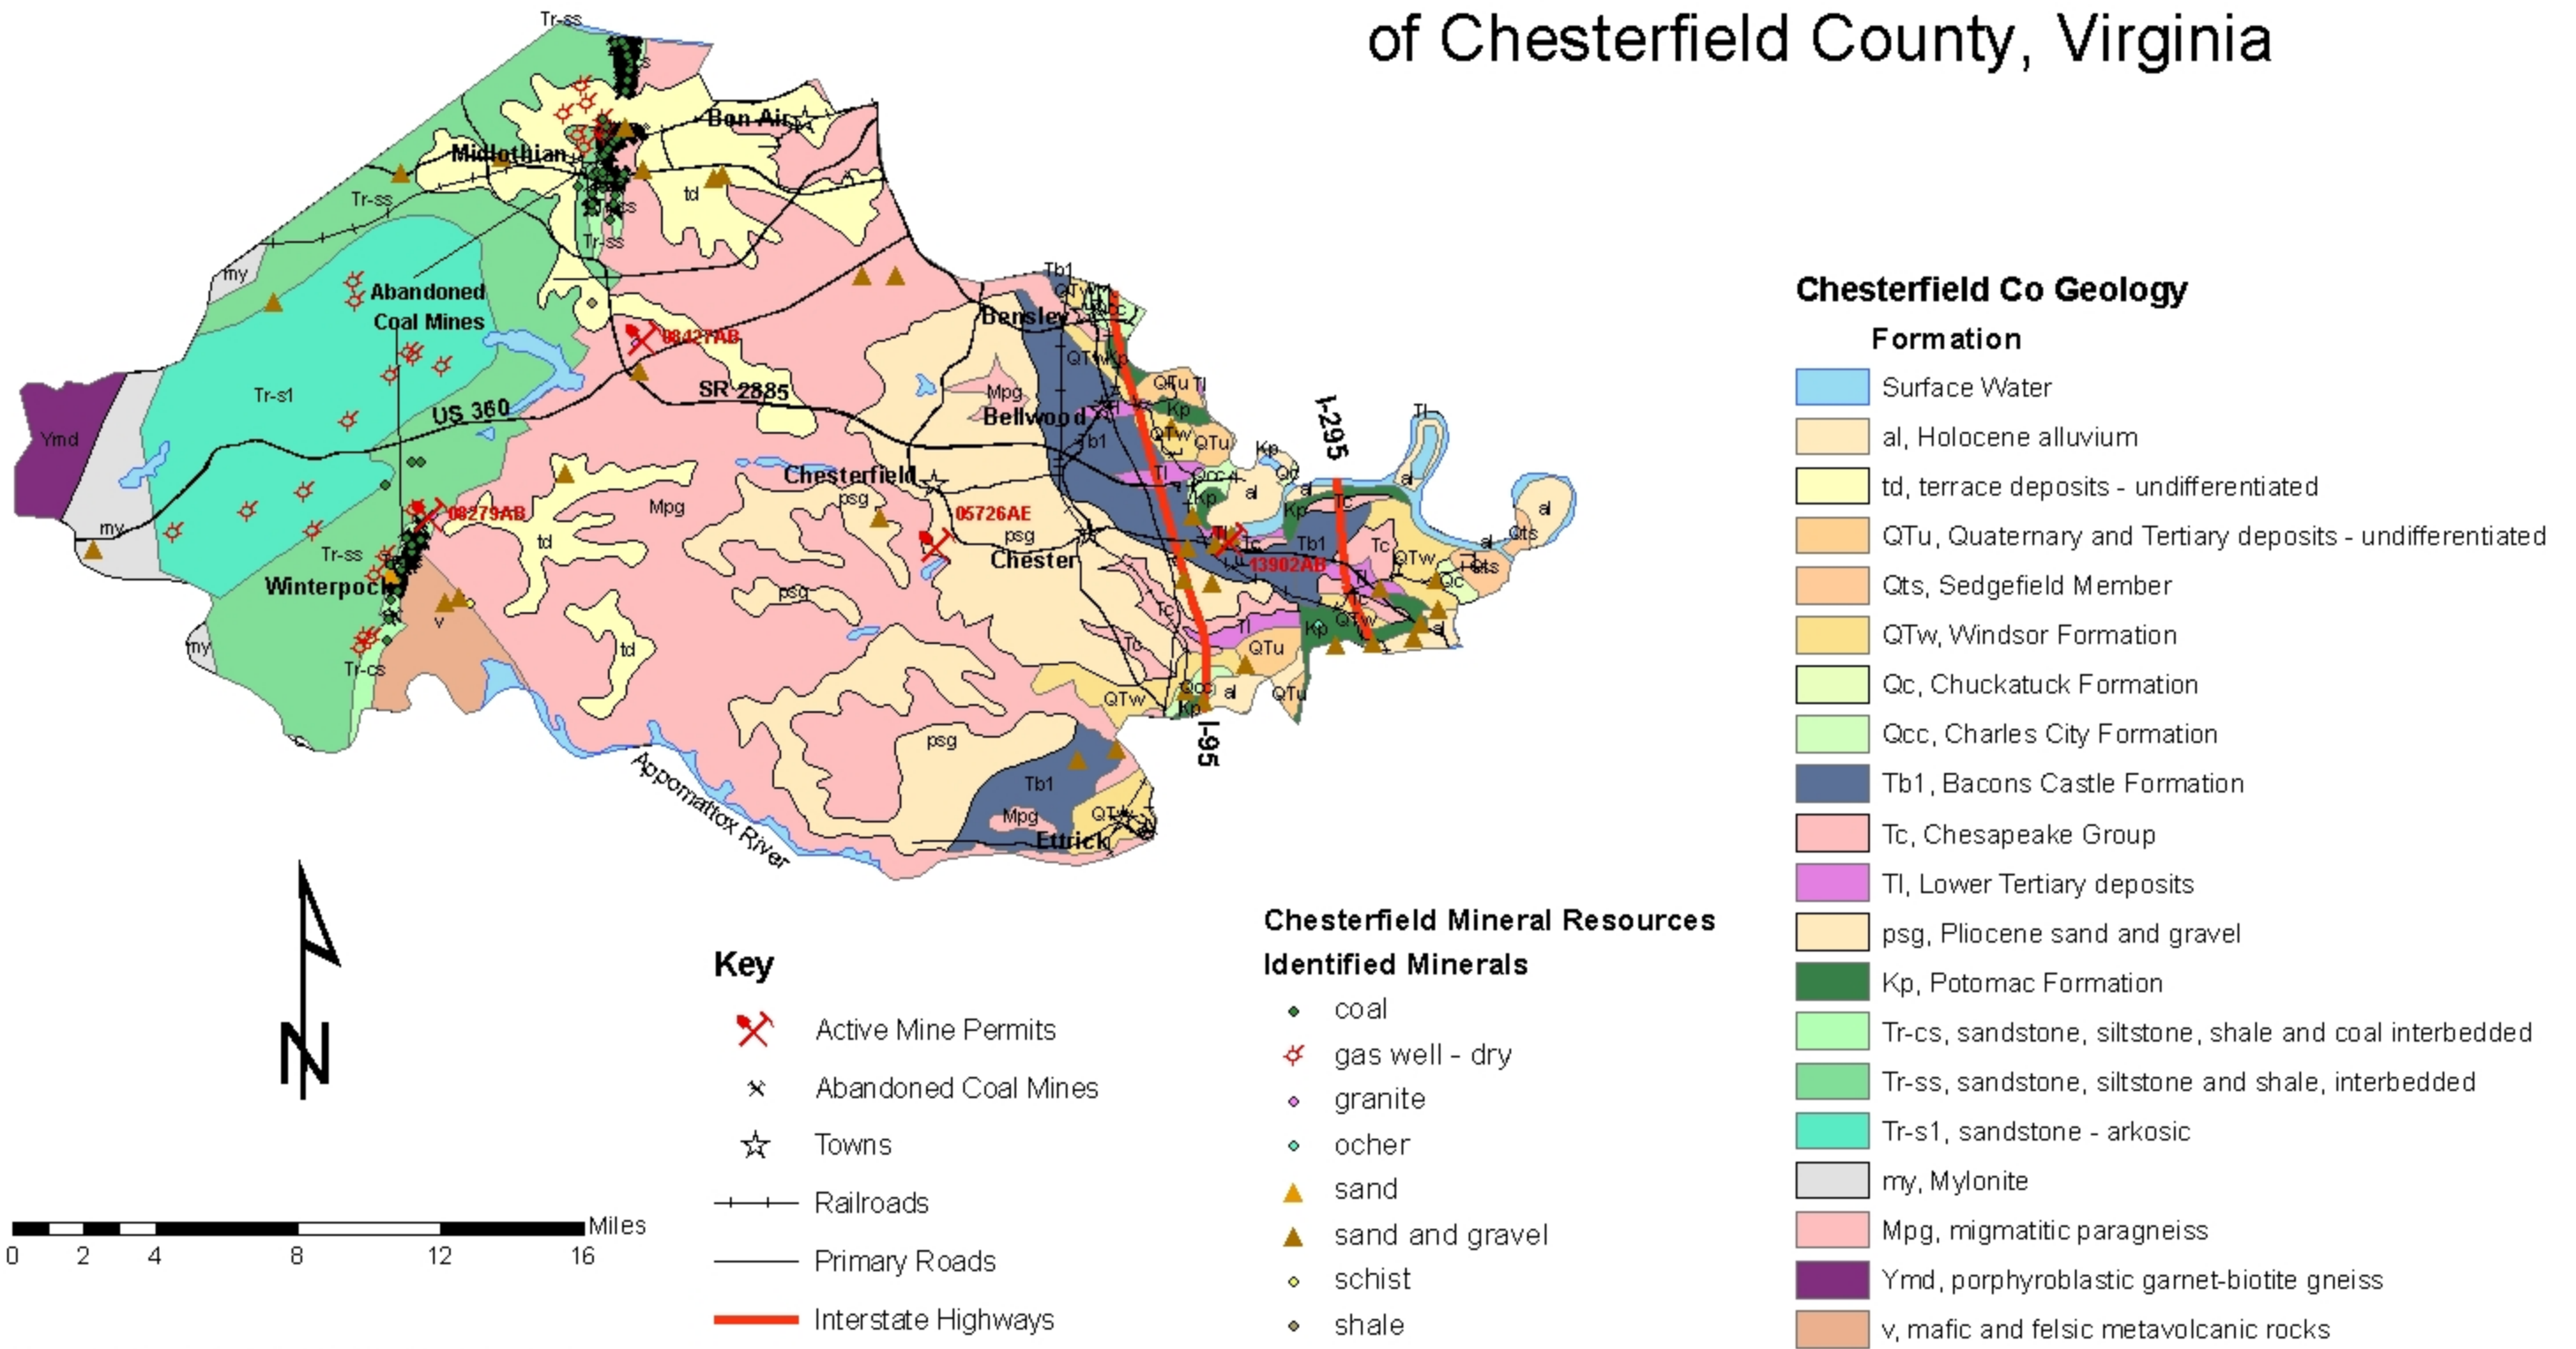

Figure 1

Geology and Mineral Resources of Chesterfield County, Virginia

Geologic data and mineral resource locations presented on this map are based on current information in the records of the VA Department of Mines, Minerals, and Energy (DMME). The locations and extent of many of the historic mine sites have been confirmed by field investigations, yet for others, the locations may be approximate and subject to change. DMME is continuing to modify the datasets included on this map, and the user is responsible for ensuring that they have the most current information. This map is designed for use at the designated scale and should not be enlarged or used for making site-specific decisions. The user should be aware of possible errors in scale, resolution, and positional accuracy. Distribution of this map is intended for informational purposes and should not be considered authoritative for navigation, engineering, legal or other site-specific uses.

Data Sources:
 Geology: Virginia Division of Mineral Resources (DMR), 1993, Geologic Map of Virginia, scale 1:500,000
 Active Mine Locations: Virginia Division of Mineral Mining.
 Mineral Resources: DMR Mineral Resources of Virginia Database

Virginia Department of Mines, Minerals, and Energy
 Division of Mineral Resources
 Charlottesville, VA
 4 October 2007